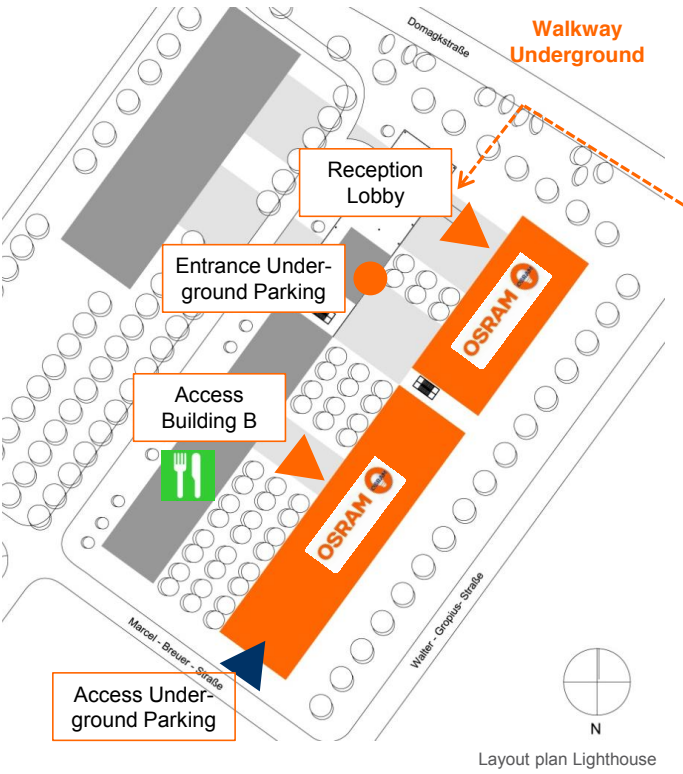

www.osram.de

Lighthouse Schwabing Approach

OSR RE | 2013 | Munich

Lighthouse Schwabing Map

Lighthouse Schwabing Layout Plan

Layout plan Lighthouse

Site Address Lighthouse:
 OSRAM GmbH
 Marcel-Breuer-Str. 6
 80807 Munich
 Germany