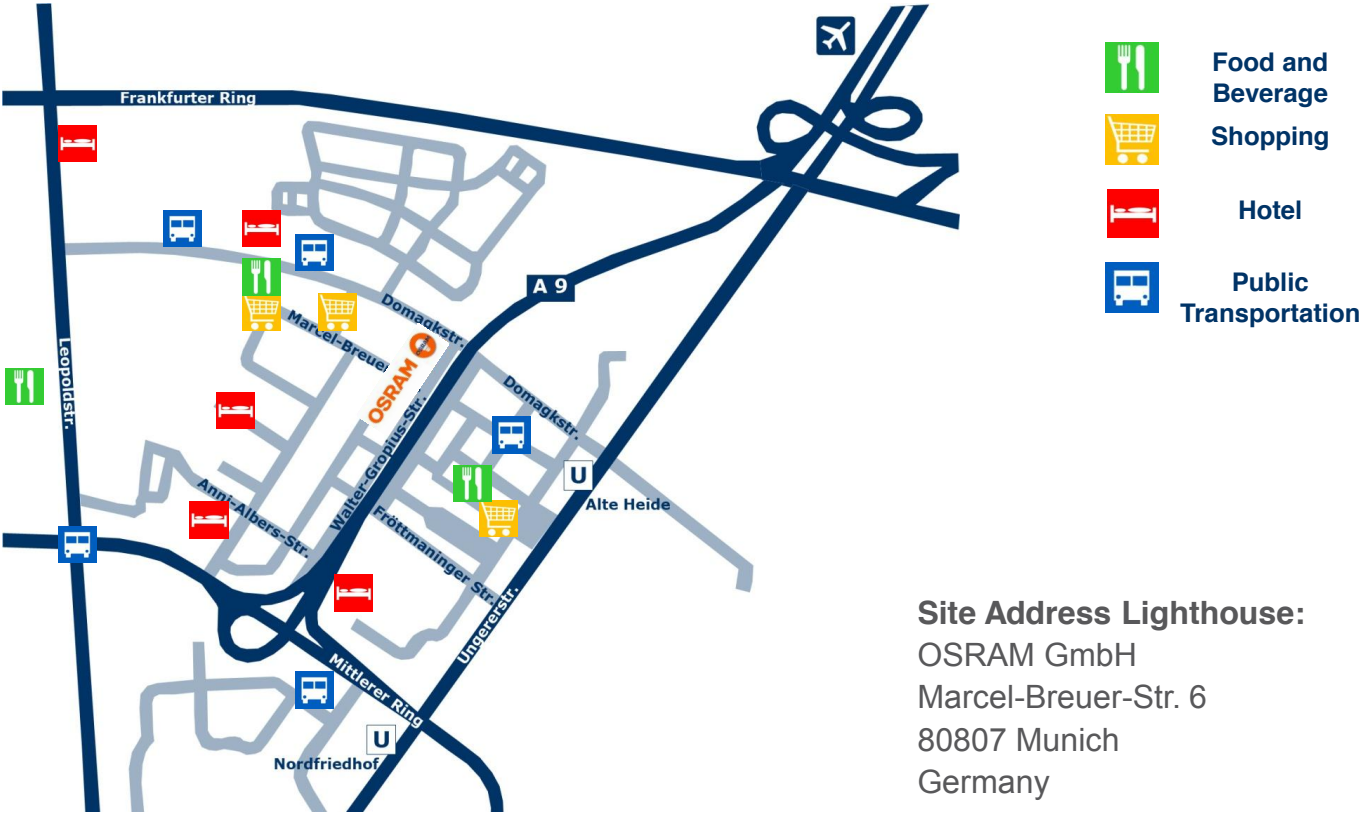

Lighthouse Schwabing Map